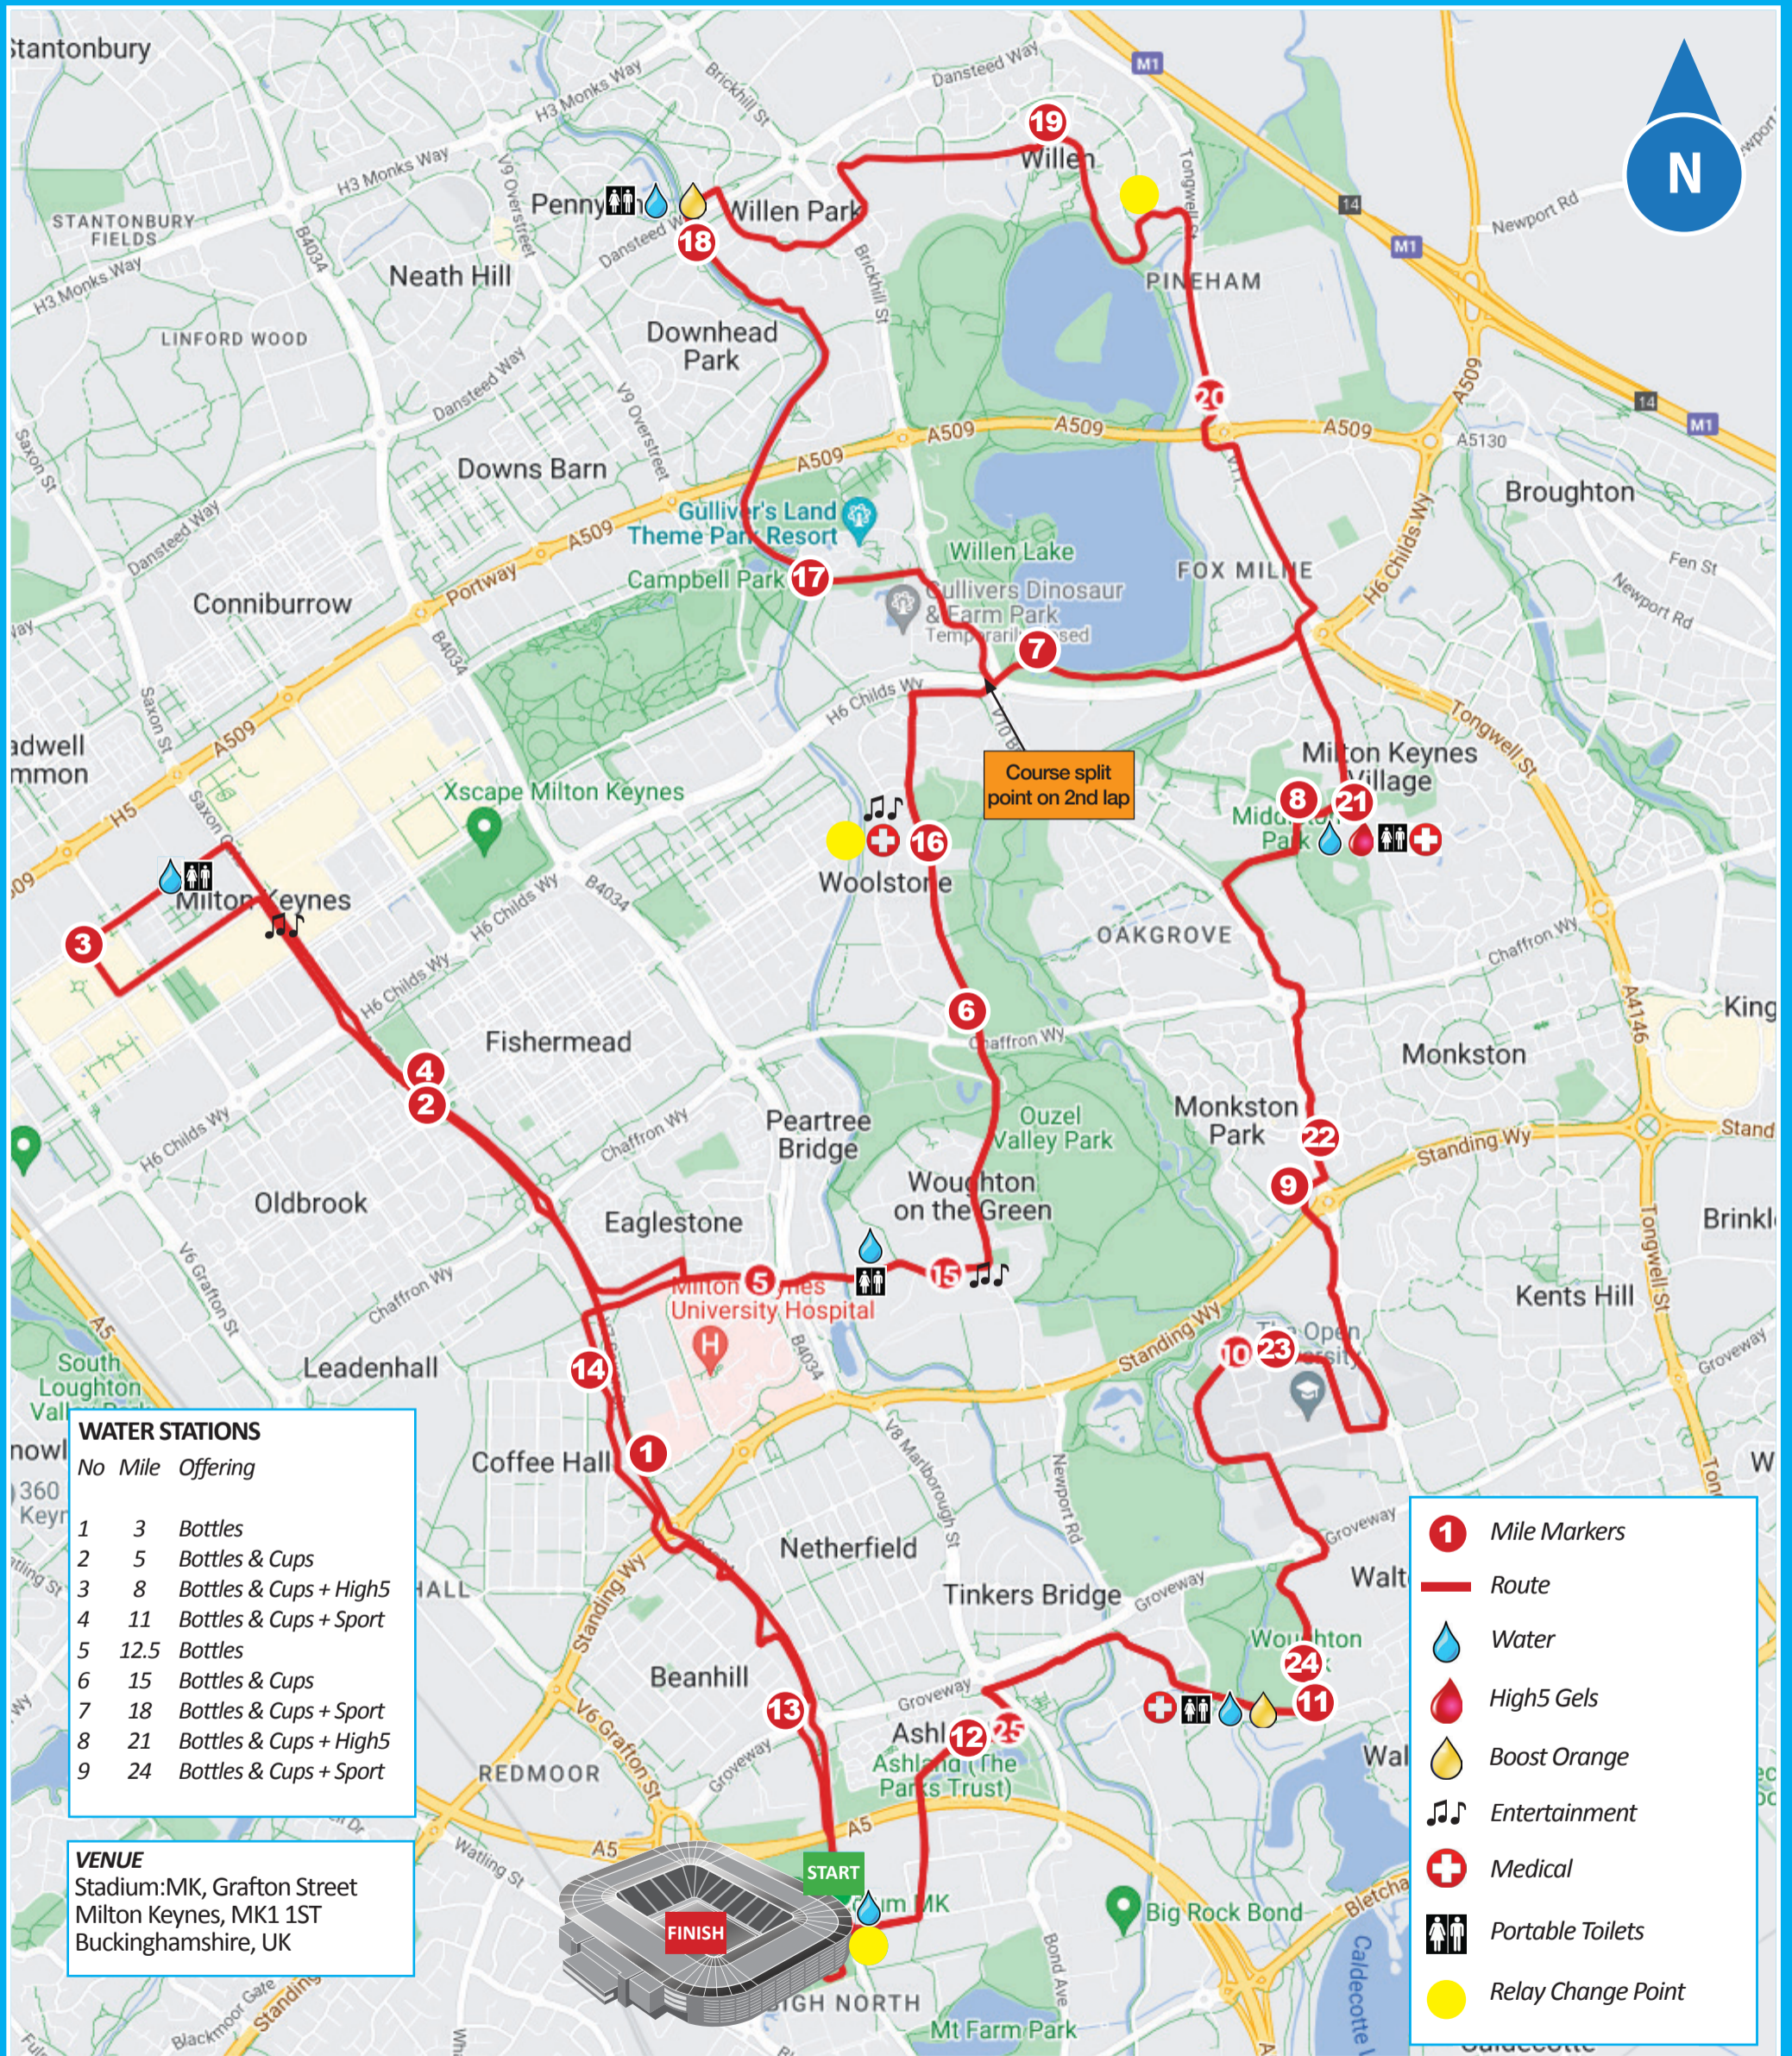

MK MARATHON

WATER STATIONS

No	Mile	Offering
1	3	Bottles
2	5	Bottles & Cups
3	8	Bottles & Cups + High5
4	11	Bottles & Cups + Sport
5	12.5	Bottles
6	15	Bottles & Cups
7	18	Bottles & Cups + Sport
8	21	Bottles & Cups + High5
9	24	Bottles & Cups + Sport

VENUE
 Stadium:MK, Grafton Street
 Milton Keynes, MK1 1ST
 Buckinghamshire, UK

- Mile Markers
- Route
- Water
- High5 Gels
- Boost Orange
- Entertainment
- Medical
- Portable Toilets
- Relay Change Point