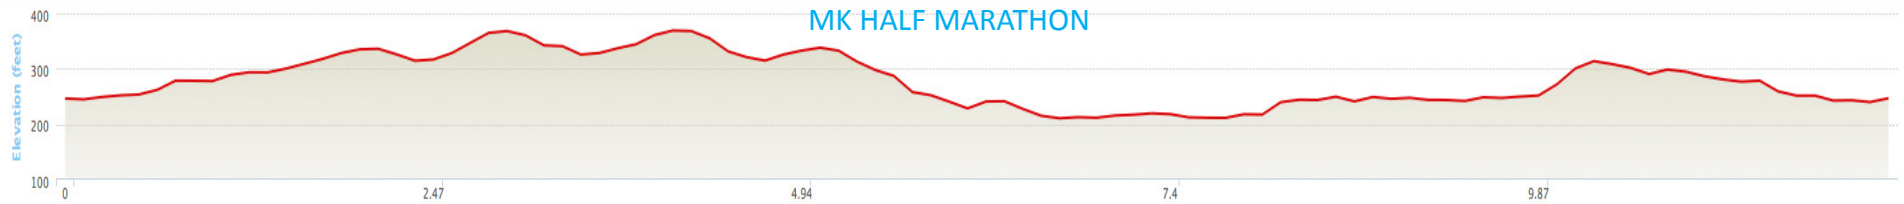

# ELEVATION CHARTS

ELEVATION (ft)

MK ROCKET 5K

TURING 10K

MK HALF MARATHON

MK MARATHON