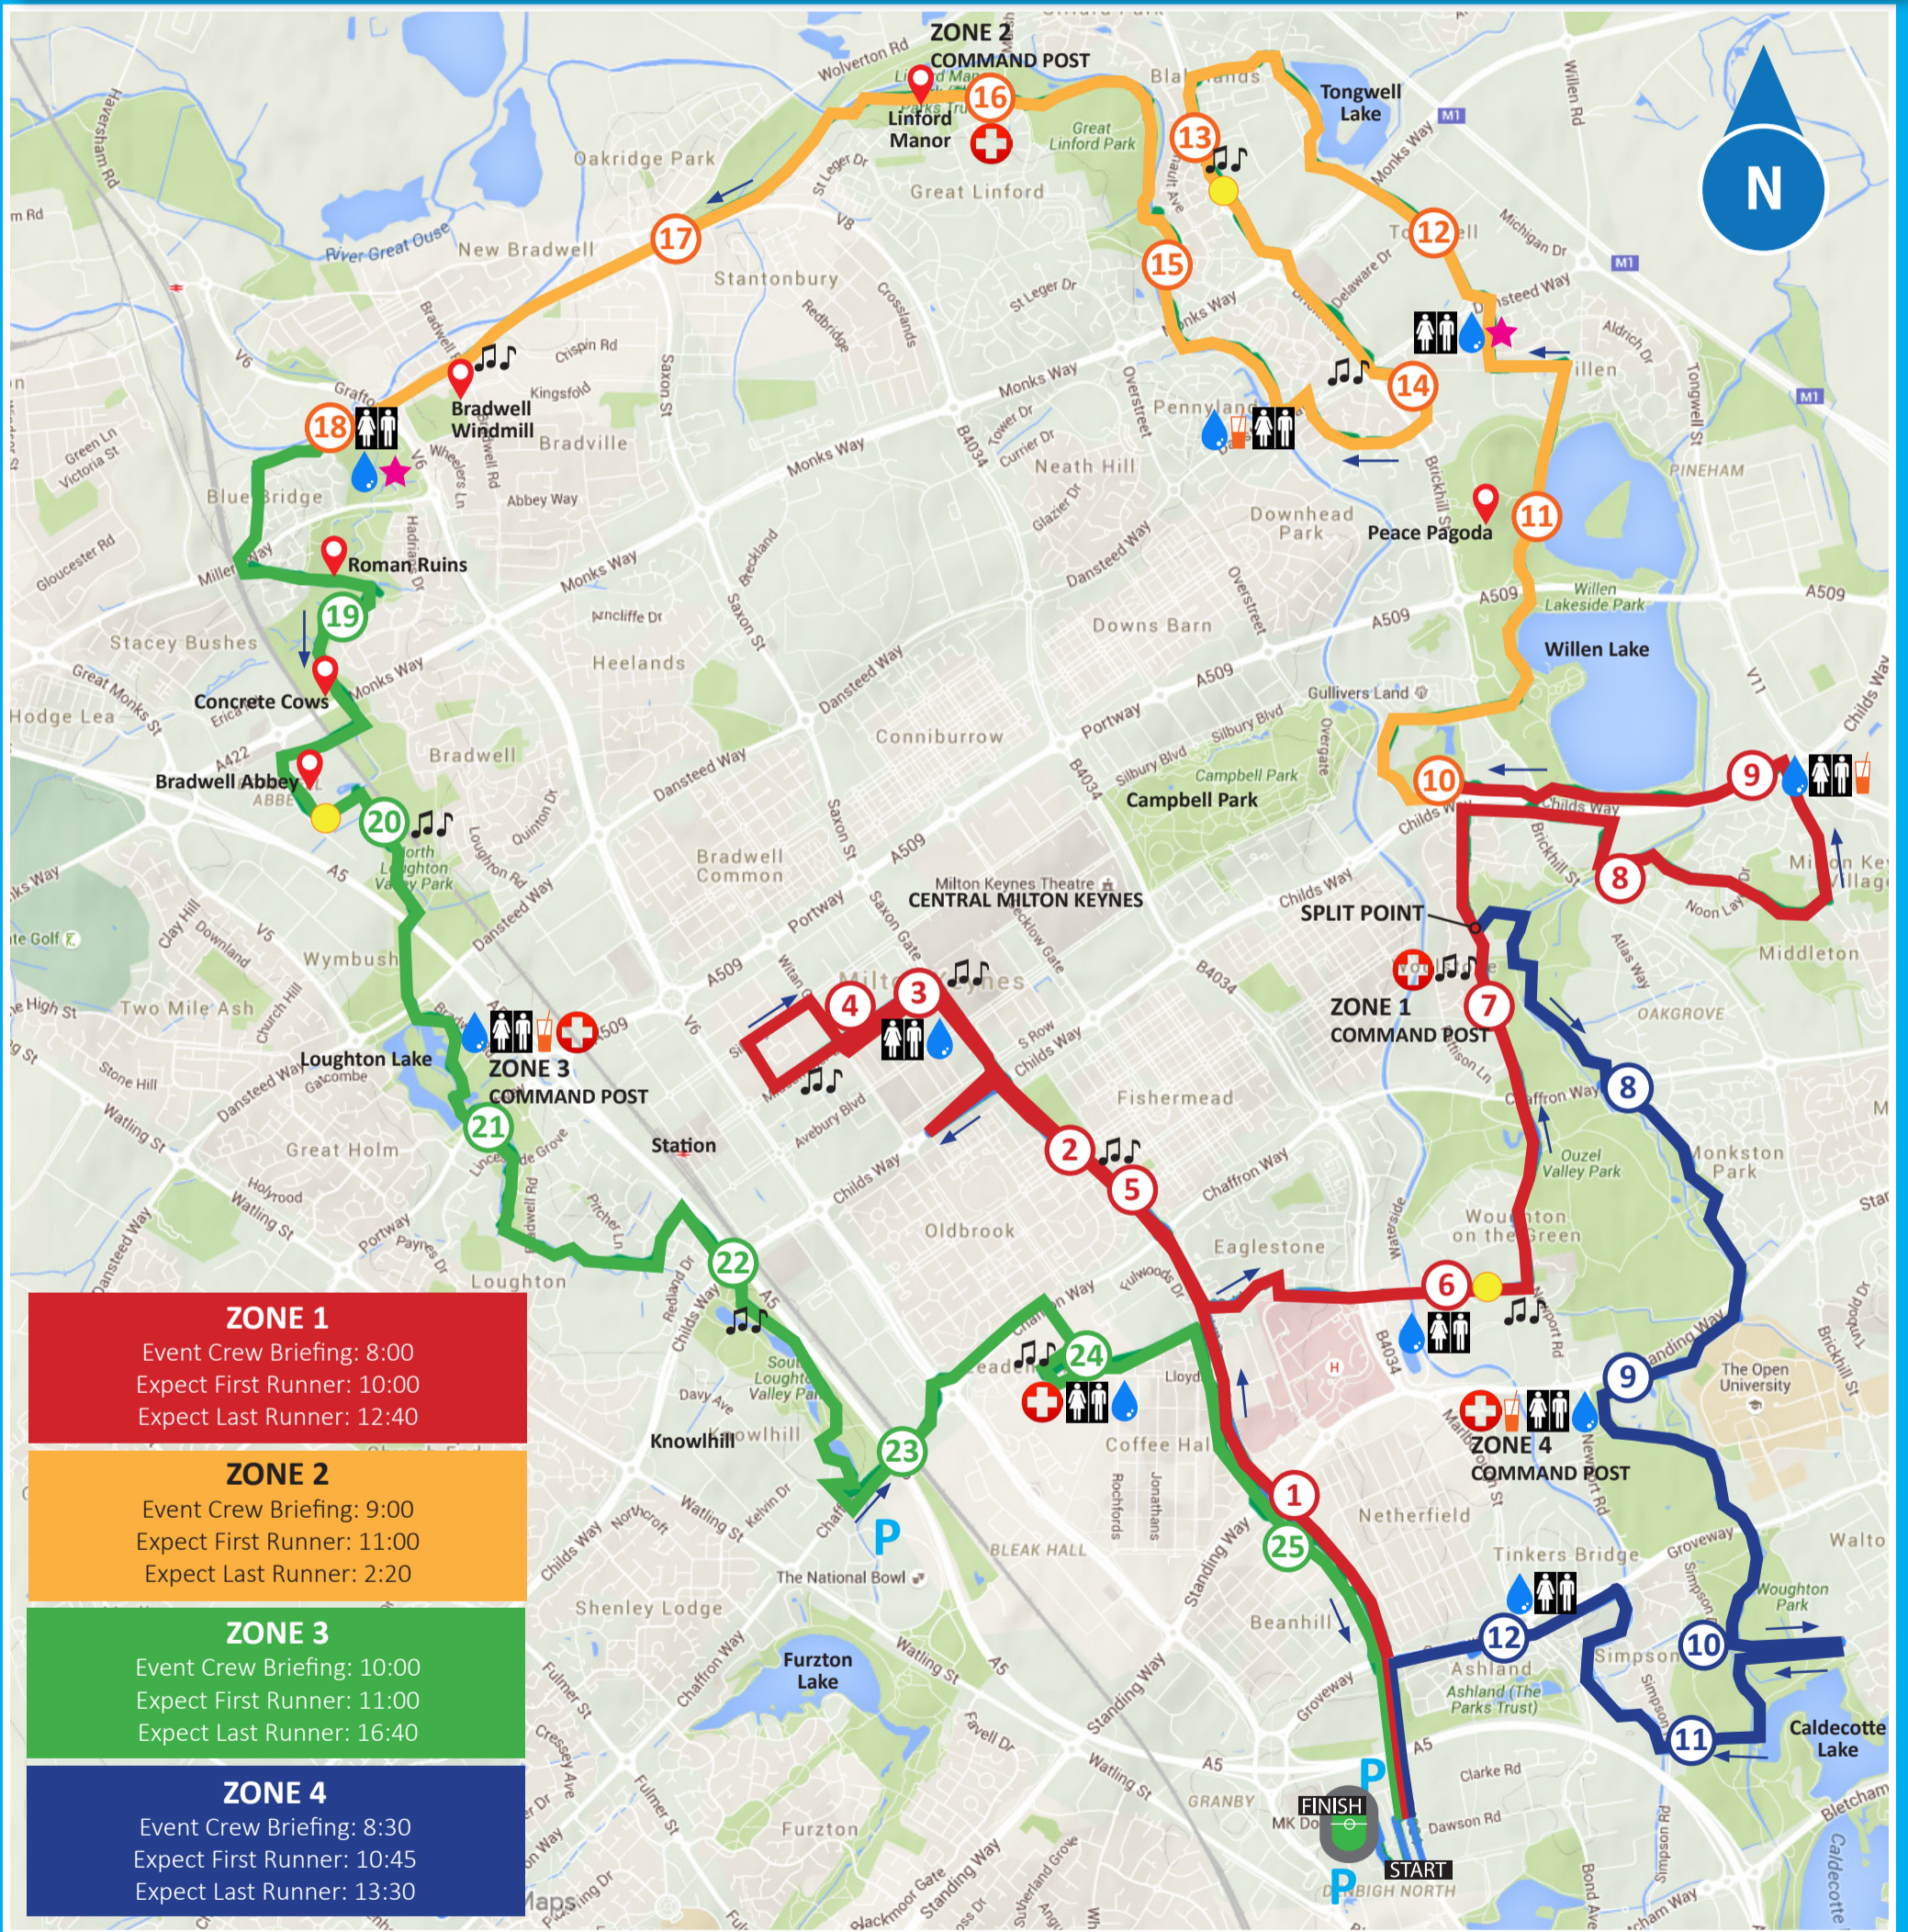

EVENT CREW ZONE MAP

MARATHON / HALF / RELAY START @ 10:00
 SUPERHERO FUN RUN STARTS @ 10:30

LEGEND

- Mile Markers
- Race Route

ZONE 1
 Event Crew Briefing: 8:00
 Expect First Runner: 10:00
 Expect Last Runner: 12:40

ZONE 2
 Event Crew Briefing: 9:00
 Expect First Runner: 11:00
 Expect Last Runner: 2:20

ZONE 3
 Event Crew Briefing: 10:00
 Expect First Runner: 11:00
 Expect Last Runner: 16:40

ZONE 4
 Event Crew Briefing: 8:30
 Expect First Runner: 10:45
 Expect Last Runner: 13:30