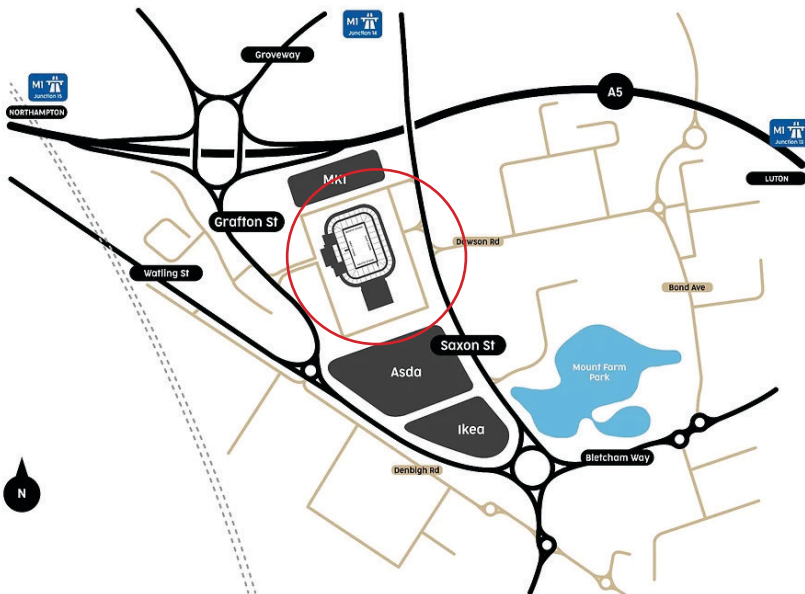

Getting to the stadium

The Superhero Fun Run is sponsored by Brioche Pasquier who will be providing Brioche rolls to all Superheroes!

We're located in the heart of Milton Keynes, at the centre point between London, Birmingham, Oxford, and Cambridge. Getting here is easy, with excellent transport links by road, train, and bus. If you're coming from London, we're just a 35-minute train journey from central London. Whether you're driving or using public transport, you'll find us easily accessible and well-connected.

Please arrive early as there will be a lot of people.

mkmarathon.com/travel-parking